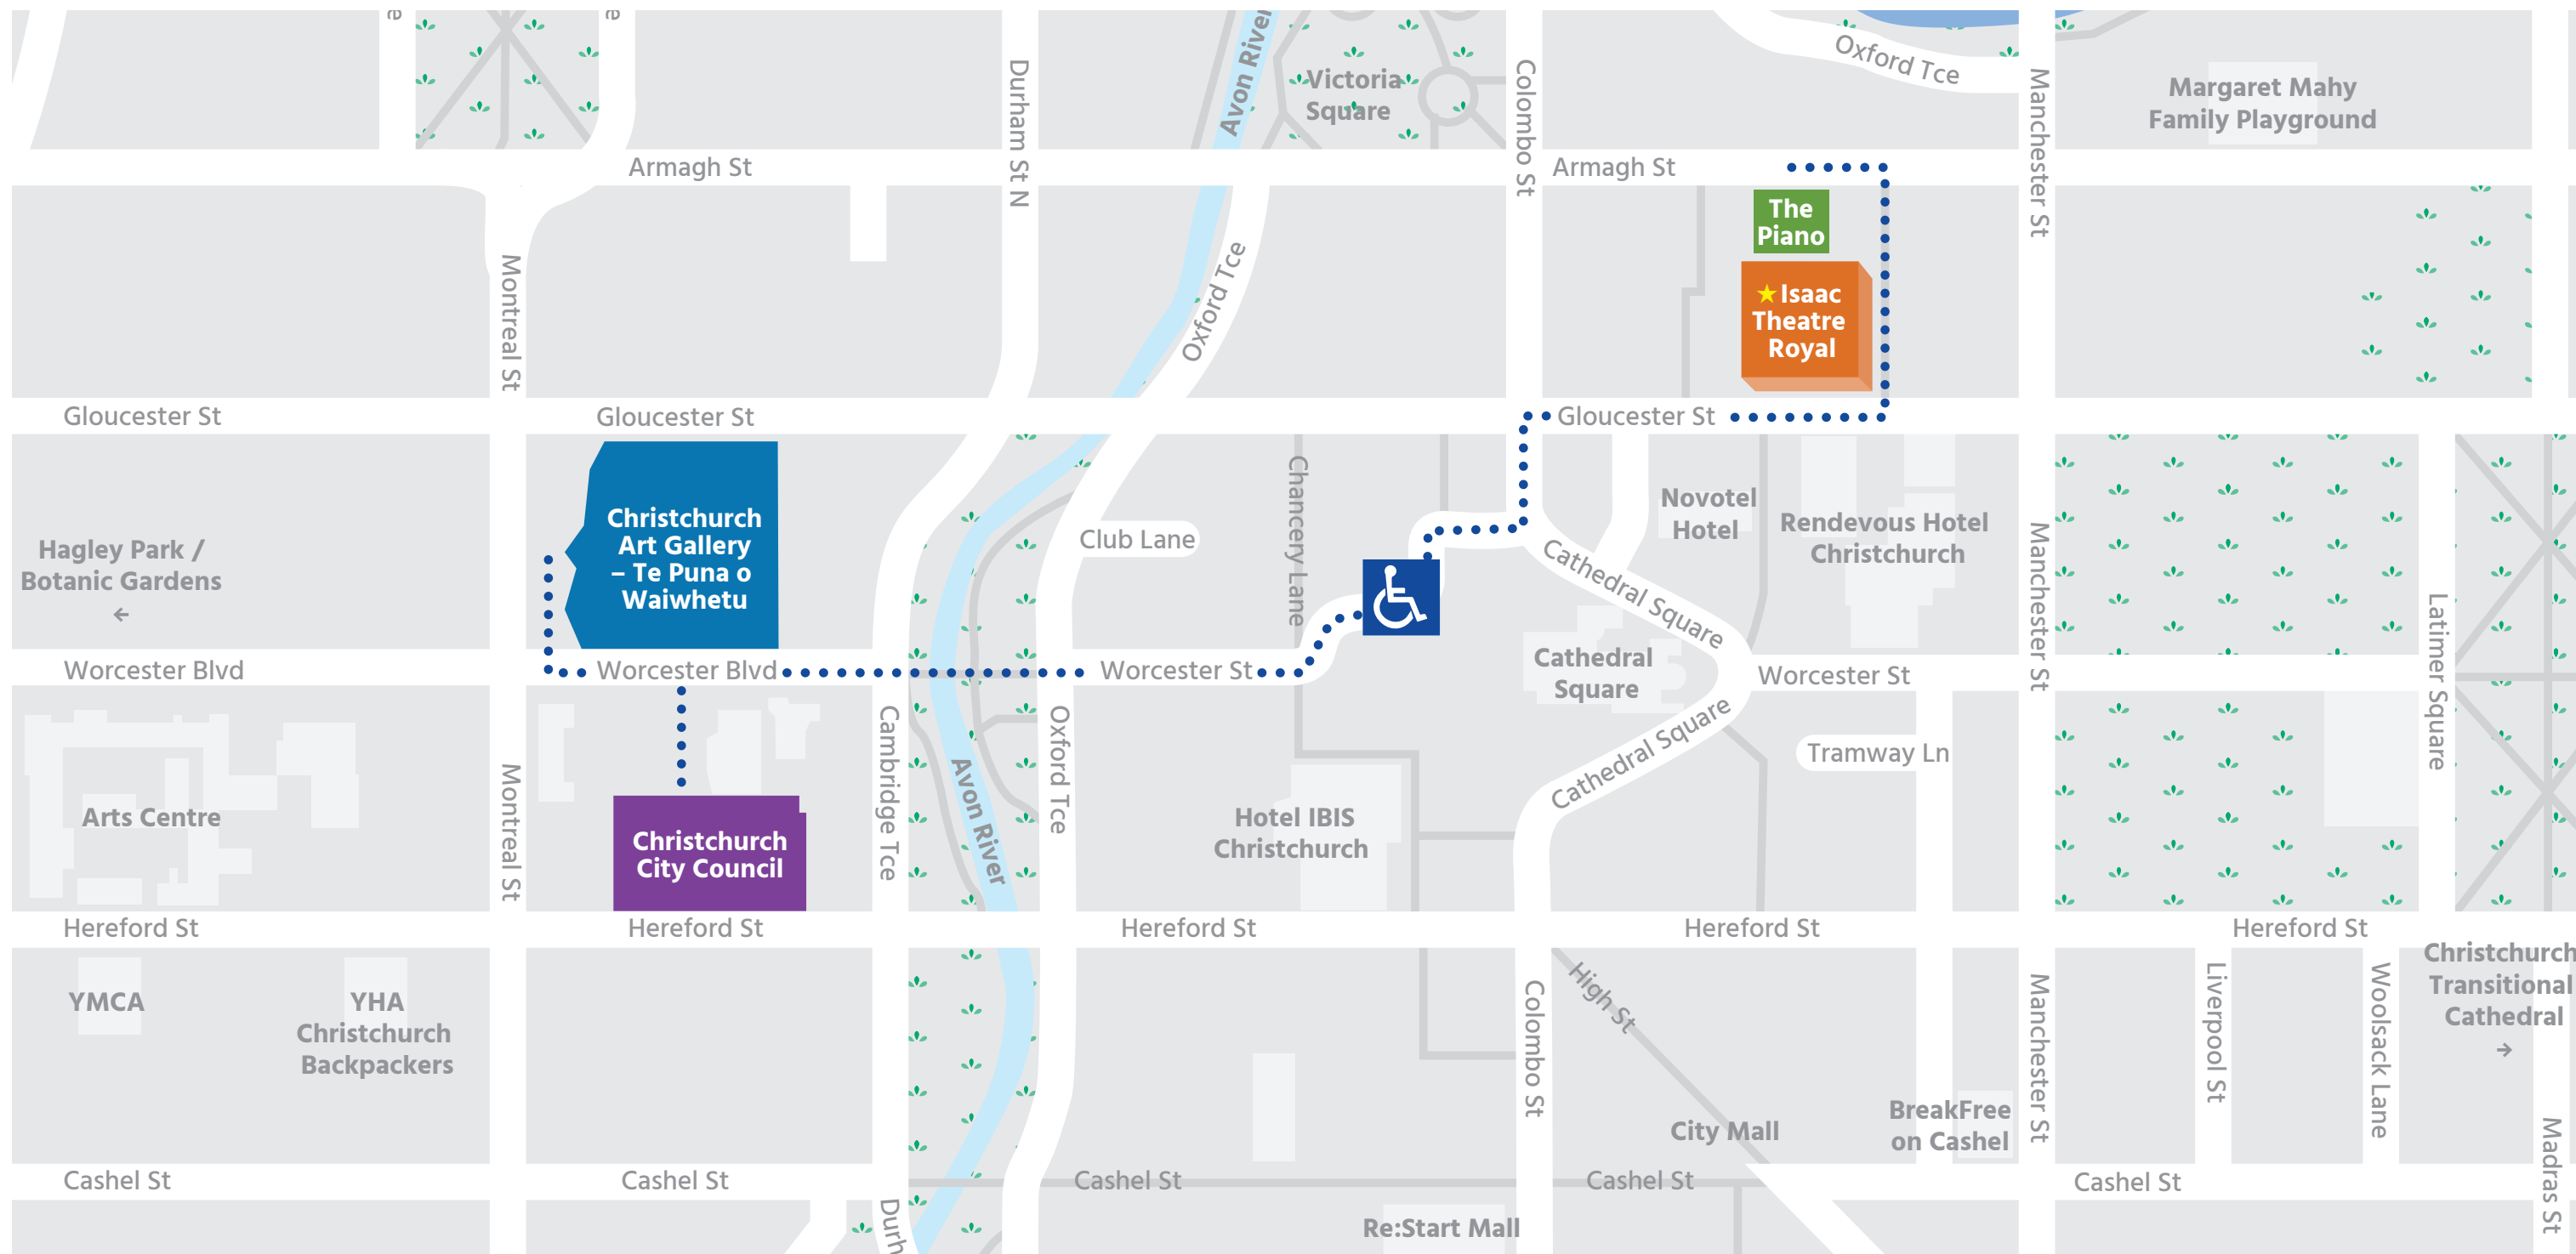

**SOCIAL  
ENTERPRISE  
WORLD  
FORUM**  
**CHRISTCHURCH**  
September 27-29, 2017

For more information, visit [sewf2017.org](http://sewf2017.org)

**Isaac Theatre Royal (ITR)**  
145 Gloucester Street

**The Piano**  
156 Armagh Street  
3 minute walk from the ITR

**Christchurch Art Gallery  
- Te Puna o Waiwhetu**  
49 Worcester Boulevard  
10 minute walk from the ITR

**Christchurch City Council**  
53 Hereford Street  
(access via Worcester Boulevard entrance)  
7 minute walk from the ITR